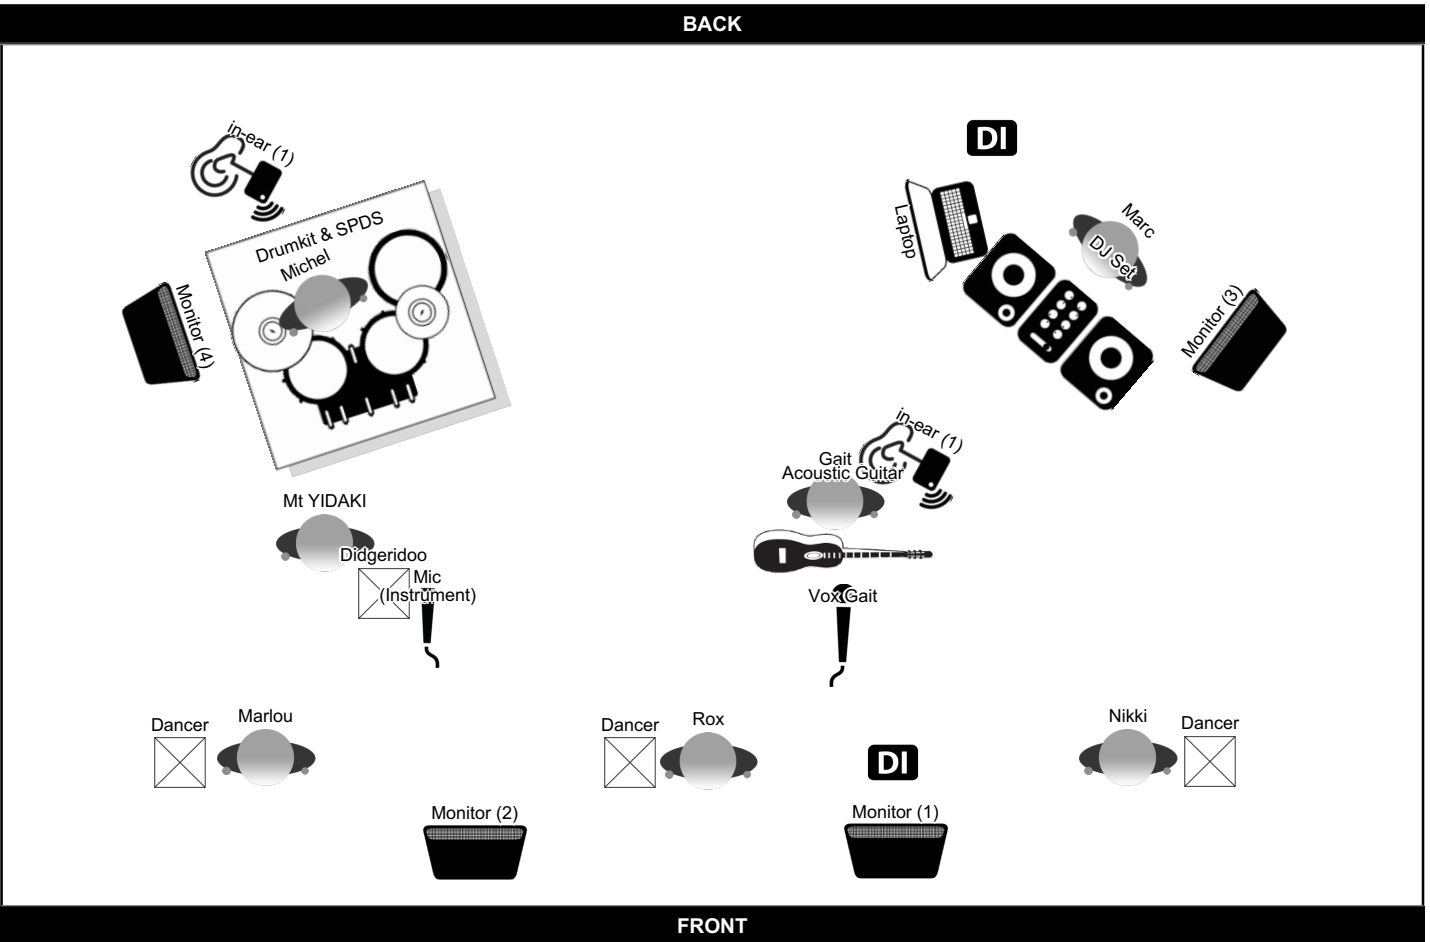

THE WOW FACTOR (THE WOW FACTOR - Stageplan 27/4 Oranjepop Dongen)

<http://the-wowfactor.com>

Contact: Ronald Gerritzen (06-42056449 / info@the-wowfactor.com)

Extra Info

- Indien voorhanden een tafel voor de DeeJay.
- Voldoende ruimte voor de danseressen, op/voor het podium
- Logobanner

Monitor Groups

Group	Soundmix
Group 1	Lead Singer: Lead vocals - backing tracks - ac guitar
Group 2	Didgeridoo: Didgeridoo (loud) - backingtracks - vocals
Group 3	DeeJay: laptop - backingtracks - vocals
Group 4	Drummer: clicktrack - backingtracks - drums - vocals - guitar

THE WOW FACTOR (THE WOW FACTOR - Stageplan 27/4 Oranjepop Dongen)

Contact: Ronald Gerritzen (06-42056449 / info@the-wowfactor.com)

Line Up

Name	Instrument
Michel	Drumkit & SPDS
Gait	Acoustic Guitar, Vox Gait
Rox	Dancer
Nikki	Dancer
Marc	DJ Set, Laptop
Mt YIDAKI	Didgeridoo, Mic (Instrument)
Marlou	Dancer

THE WOW FACTOR (THE WOW FACTOR - Stageplan 27/4 Oranjepop Dongen)

Contact: Ronald Gerritzen (06-42056449 / info@the-wowfactor.com)

Channel list

Channel	Band Member	Instrument	Mic / DI	Insert
1	Gait	Lead Vocals Gait		Little reverb (plate)
2	Gait	Acoustic Guitar (Gait)	DI JACK	
3	Michel	Basedrum		
4	Michel	Snare		
5	Michel	Hihat		
6	Michel	Hi Tom		
7	Michel	Lo Tom		
8	Michel	Cymbal 1		
9	Michel	Cymbal 2		
10	Michel	SPDS Main MixOut Left		
11	Michel	SPDS Main MixOut Right		
12	Michel	SPDS Clicktrack Back		
13	Marc	Laptop Left	XLR DI	
14	Marc	Laptop Right	XLR DI	
15	Mt YIDAKI	Didgeridoo (Mt YIDAKI)		
16	Mt YIDAKI	Mic (Instrument) (Mt YIDAKI)	Eigen E602 Sennheiser	
17	Marlou	Dancer (Marlou)	Geen channel	
18	Rox	Dancer (Rox)	Geen channel	
19	Nikki	Dancer (Nikki)	Geen channel	